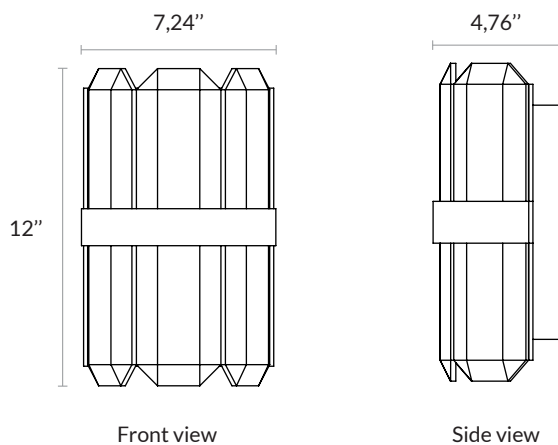

# M.B CRYSTAL

Non contractual picture

AAEM:BCRYSTAL USFP

**ATELIER ALAIN ELLOUZ**  
PARIS

<b>Type</b>	Wall light
<b>Environment</b>	Indoor
<b>Material</b>	6 x crystals 5,9" x 4" and brass
<b>Lighting system</b>	LED Strip 9,6W/m (2700K or 3000K) - 280 lm - Dimmable intensity - Integrated transformer
<b>Voltage</b>	120 V (USA)
<b>Wattage</b>	4,6W
<b>References</b>	COL-0574

**Dimensions :**

**Weight :**

13,2 lb / 6 Kg