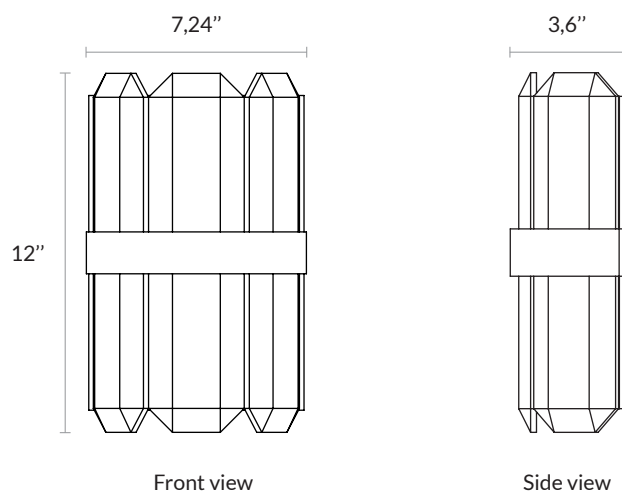

# M.B CRYSTAL

Non contractual picture

AAEM:BCRYSTAL USFP

**ATELIER ALAIN ELLOUZ**  
PARIS

<b>Type</b>	Wall light
<b>Environment</b>	Indoor
<b>Material</b>	6 x crystals 4x4" and Steel
<b>Lighting system</b>	- 2 x LED Bulb - Recommended bulb : LED bulb E12 - 4,5W - 3000K - 400 lm - Dimmable - LED Strip 9,6W/m (2700K or 3000K) - Dimmable intensity - Remote transformer
<b>Voltage</b>	120 V (USA)

## Dimensions :

## Weight :

12 lb / 5,5 Kg