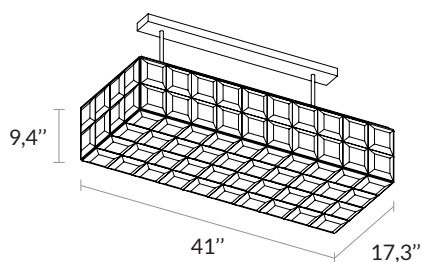

US PRODUCT SHEET

HERA

Non-contractual picture

AAE HERA USFP

ATELIER ALAIN ELLOUZ
PARIS

Type	Ceiling light or chandelier
Environment	Indoor
Material	Rock crystals 3,9" x 3,9" and painted steel
Suspension system	Metal rod Ø0,5" (min h. 7,9"- max h. 78,7") with ceiling plate fixation or false ceiling system
Lighting system	HERA 96 : 8 x LED bulb E12 - 4,5W - 3000K - 400 lm - Dimmable HERA 124 : 12 x LED bulb E12 - 4,5W - 3000K - 400 lm - Dimmable
Voltage	120 V (USA)

References

	HERA 96	HERA 124
Mat black	COL-0532	COL-0528
Antique brass	COL-0534	COL-0530
Polished stainless steel	COL-0564	COL-0562

Dimensions :

HERA 96

HERA 124

Weight / Poids :

132,3 lb / 60 Kg

176,4 lb / 80 Kg