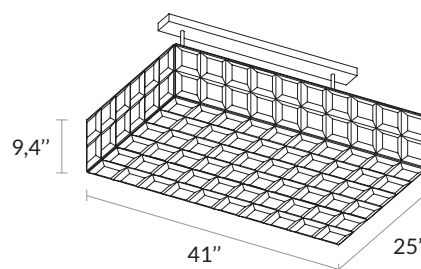

US PRODUCT SHEET

HERA

Non-contractual picture

AAE HERA USFP

ATELIER ALAIN ELLOUZ
PARIS

Type	Ceiling light or chandelier
Environment	Indoor
Material	Rock crystals 3,9" x 3,9" and painted steel
Suspension system	Metal rod Ø0,5" (min h. 7,9"- max h. 78,7") with ceiling plate fixation or false ceiling system
Lighting system	HERA 96 : 8 x LED bulb E12 - 4,5W - 3000K - 400 lm - Dimmable HERA 124 : 12 x LED bulb E12 - 4,5W - 3000K - 400 lm - Dimmable
Voltage	120 V (USA)

References

	HERA 96	HERA 124
Mat black	COL-0532	COL-0528
Antique brass	COL-0534	COL-0530
Polished stainless steel	COL-0564	COL-0562

Dimensions :

HERA 96

HERA 124

Weight / Poids :

132,3 lb / 60 Kg

176,4 lb / 80 Kg