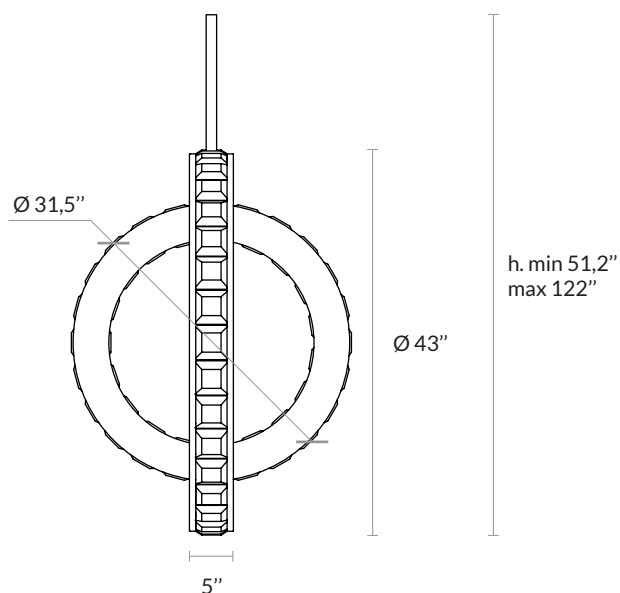

US PRODUCT SHEET

ÉLYSÉE V

Non contractual picture

AAE ELYSEE V US FP

ATELIER ALAIN ELLOUZ
PARIS

Type	Chandelier
Environment	Indoor
Material	Rock crystals 3,9" x 3,9" , aluminium, steel and stainless steel
Suspension system	Ceiling plate or false ceiling system and metal rod Ø 1"
Lighting system	LED Strip 9,6W/m (2700K or 3000K) - Dimmable intensity Remote transformer
Voltage	24 V : transformer provided
Wattage	240 W

References

Mat black	COL-0501
Polished gold	COL-0504
Antique brass	COL-0506
Polished stainless steel	COL-0508

Dimensions :

Weight :

265 lb / 120 Kg

2 years warranty. General terms and conditions of sales

FIXING SYSTEMS AND FINISHES

- **HIDDEN INDIVIDUAL FIXING**

System adapted to false ceilings for an aspect without a visible fixation (the rod comes out directly from the ceiling). The hole in the false ceiling can be finished with an eyelet .

- **ÉLYSÉE V CANOPY**

Individual ceiling fixing.

Ø 7,9" x h 1"

- **RODS AND CANOPY FINISHES**

Paint finish

Mat black

ref: dcl-022

Metal plating finish