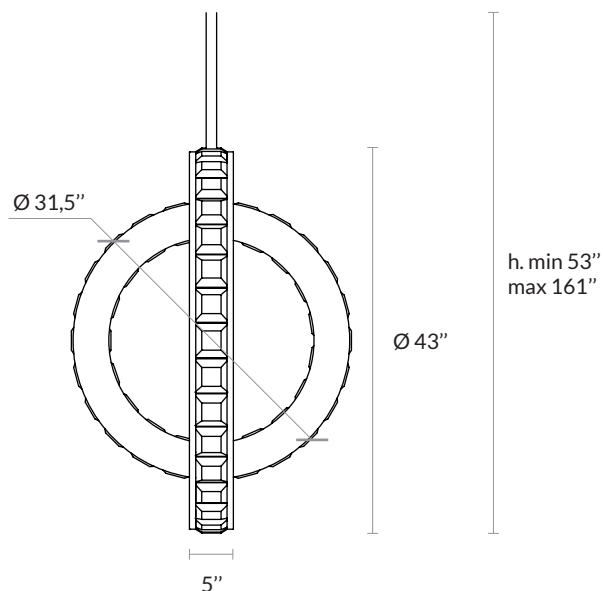

US PRODUCT SHEET

ÉLYSÉE V

Non contractual picture

AAE ELYSEE V US FP

ATELIER ALAIN ELLOUZ
PARIS

Type	Chandelier
Environment	Indoor
Material	Rock crystals 3,9" x 3,9" , aluminium, steel and stainless steel
Suspension system	Ceiling plate or false ceiling system and metal rod Ø 1" min h. 15"- max h. 78,7"
Lighting system	LED Strip 9,6W/m (2700K or 3000K) - Dimmable intensity Remote transformer
Voltage	24 V : transformer provided
Wattage	240 W

References

Satin black	COL-0502
Polished gold	COL-0504
Antique brass	COL-0506
Polished stainless steel	COL-0508

Dimensions :

Weight :

265 lb / 120 Kg

2 years warranty. General terms and conditions of sales

FIXING SYSTEMS AND FINISHES

- **HIDDEN INDIVIDUAL FIXING**

System adapted to false ceilings for an aspect without a visible fixation (the rod comes out directly from the ceiling). The hole in the false ceiling can be finished with an eyelet .

- **ÉLYSÉE V CANOPY**

Individual ceiling fixing.

Ø 7,9" x h 1"

- **RODS AND CANOPY FINISHES**

Paint finish

Satin black

ref: dcl-023

Metal plating finish