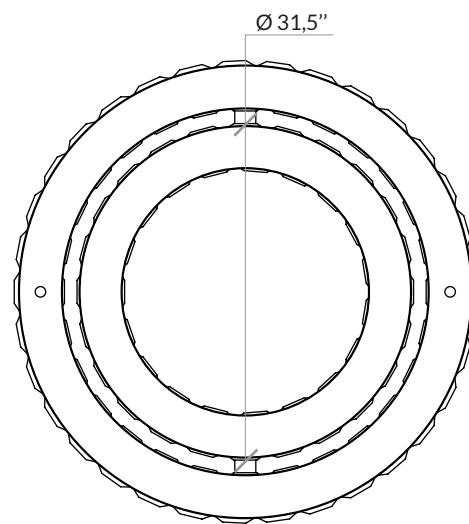

US PRODUCT SHEET

ÉLYSÉE H

Non contractual picture

AAE ELYSÉE H US FP

ATELIER ALAIN ELLOUZ
PARIS

Type	Chandelier
Environment	Indoor
Material	Rock crystals 3,9" x 3,9", aluminium, steel and stainless steel
Suspension system	Ceiling plate or false ceiling system and metal rod Ø 1"
Lighting system	LED Strip 9,6W/m (2700K or 3000K) - Dimmable intensity Remote transformer or concealed in canopy
Voltage	24 V : transformer provided
Wattage	240 W

References

Mat black	COL-0494
Polished gold	COL-0495
Antique brass	COL-0497
Polished stainless steel	COL-0499

Dimensions :

Side view

Top view

Weight :

265 lb / 120 Kg

2 years warranty. General terms and conditions of sales

- **ÉLYSÉE H CANOPY**

Individual ceiling fixing.

45,3"W x 6,1"D x 1,26"H

- **RODS AND CANOPY FINISHES**

Paint finish

Mat black

ref: dcl-022

Metal plating finish