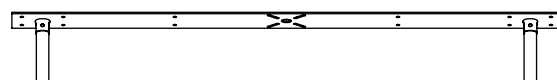

US PRODUCT SHEET

ÉLYSÉE H

Non contractual picture

AAE ELYSÉE H US FP

ATELIER ALAIN ELLOUZ
PARIS

Type	Chandelier
Environment	Indoor
Material	Rock crystals 3,9" x 3,9", aluminium, steel and stainless steel
Suspension system	Ceiling plate or false ceiling system and metal rod Ø 1"
Lighting system	LED Strip 9,6W/m (2700K or 3000K) - Dimmable intensity Remote transformer or concealed in canopy
Voltage	24 V : transformer provided
Wattage	240 W

References

Mat black	COL-0494
Polished gold	COL-0495
Antique brass	COL-0497
Polished stainless steel	COL-0499

Dimensions :

Side view

Top view

Weight :

265 lb / 120 Kg

2 years warranty. General terms and conditions of sales

FIXING SYSTEMS AND FINISHES

- **HIDDEN INDIVIDUAL FIXING**

System adapted to false ceilings for an aspect without a visible fixation (the rod comes out directly from the ceiling). The hole in the false ceiling can be finished with an eyelet .

- **ÉLYSÉE H CANOPY**

Individual ceiling fixing.

45,3"W x 6,1"D x 1,26"H

- **RODS AND CANOPY FINISHES**

Paint finish

Mat black

ref: dcl-022

Metal plating finish