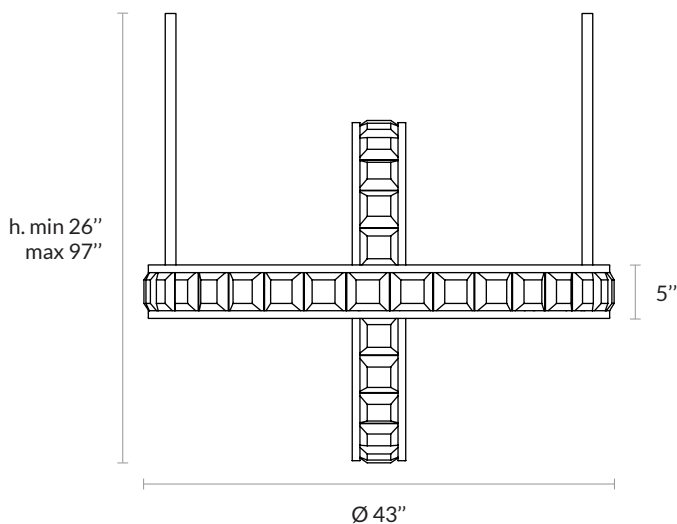

US PRODUCT SHEET

ÉLYSÉE H

Non contractual picture

AAE ELYSÉE H US FP

ATELIER ALAIN ELLOUZ
PARIS

Type	Chandelier
Environment	Indoor
Material	Rock crystals 3,9" x 3,9", aluminium, steel and stainless steel
Suspension system	Ceiling plate or false ceiling system and metal rod Ø 1"
Lighting system	LED Strip 9,6W/m (2700K or 3000K) - Dimmable intensity Remote transformer or concealed in canopy
Voltage	24 V : transformer provided
Wattage	240 W

References

Mat black	COL-0494
Polished gold	COL-0495
Antique brass	COL-0497
Polished stainless steel	COL-0499

Dimensions :

Side view

Top view

Weight :

265 lb / 120 Kg

2 years warranty. General terms and conditions of sales

- **ÉLYSÉE H CANOPY**

Individual ceiling fixing.

45,3"W x 6,1"D x 1,26"H

- **RODS AND CANOPY FINISHES**

Paint finish

Mat black

ref: dcl-022

Metal plating finish