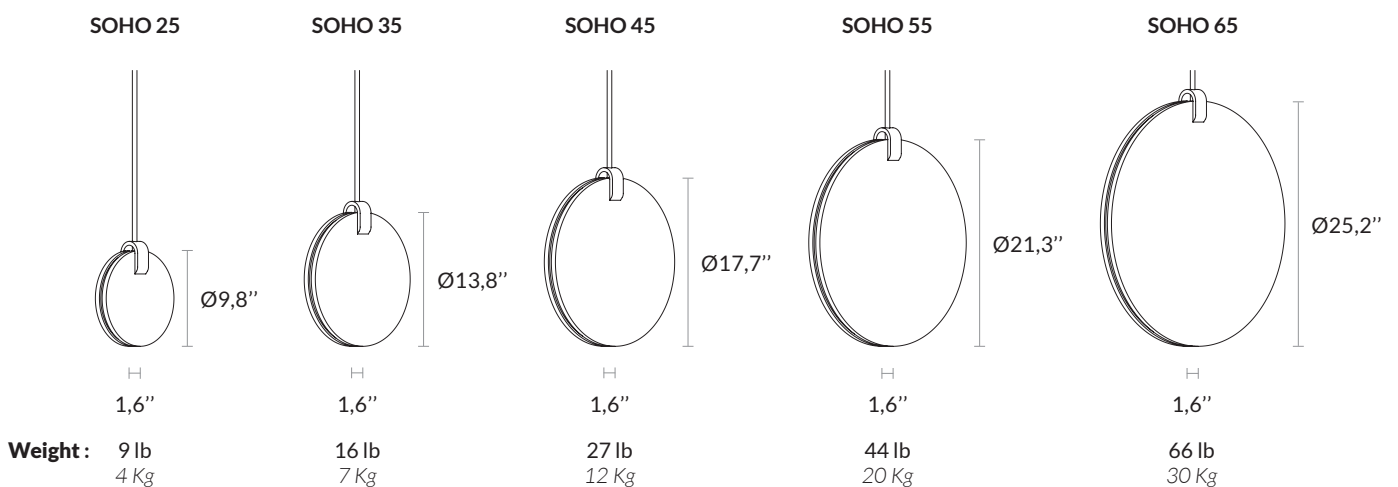

# SOHO

AAE SOHO US FP Non-contractual picture.

**ATELIER ALAIN ELLOUZ**  
PARIS

<b>Type</b>	Pendant light Equipped with UL listed components
<b>Environment</b>	Indoor
<b>Material</b>	Alabaster and steel
<b>Suspension system</b>	Metal rod Ø0,5" - Standard length to order : min. 8" - max. 79" Additional length to order (Price upon request)
<b>Lighting system</b>	LED Strip 9,6W/m (2700K or 3000K) - Dimmable intensity Standard : remote transformer Optional (additional cost) : transformer concealed in canopy
<b>Voltage</b>	24 V : transformer provided
<b>Wattage</b>	SOHO 25 : 9 W SOHO 35 : 13 W SOHO 45 : 16 W SOHO 55 : 20 W SOHO 65 : 23 W
<b>Source lumens</b>	SOHO 25 : 560 lm SOHO 35 : 770 lm SOHO 45 : 980 lm SOHO 55 : 1190 lm SOHO 65 : 1400 lm The alabaster diffuses between 40 and 60% of the light source lumens
<b>References</b>	SOHO 25 : COL-0314 SOHO 35 : COL-0219 SOHO 45 : COL-0221 SOHO 55 : COL-0223 SOHO 65 : COL-0225

## Dimensions :

2 years warranty. General terms and conditions of sales.

## STANDARD FIXING SYSTEMS AND FINISHES

Included in the price of the luminaire

The price includes the fixing system of your choice, with a standard finish and a rod of 2 meters maximum.  
(price on request for a longer rod)

3,5 x 1,2 x h.0,9"

- **CANOPY 130**

Individual ceiling fixing.

Ø 5,1 x h.1,4"

- **RODS, CANOPY 130 AND SOHO METAL PARTS FINISHES**

Paint finishes :

Mat white  
ref : dcl-012

Mat black  
ref : dcl-022