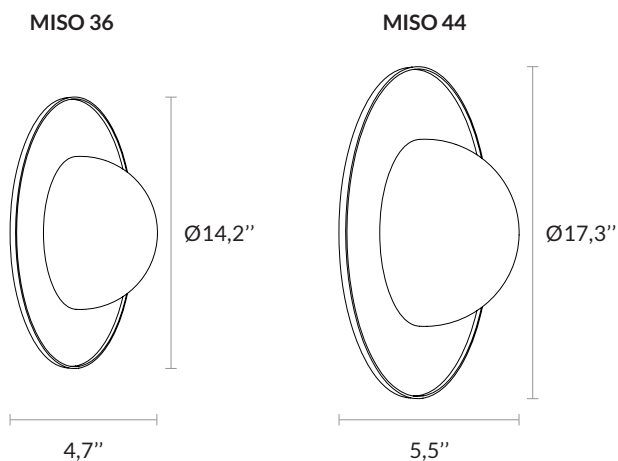

US PRODUCT SHEET

MISO

Non contractual picture

AAEMISO US FP

ATELIER ALAIN ELLOUZ
PARIS

Type	Wall light (UL CERTIFIED)
Environment	Indoor
Material	Alabaster and polished brass
Socket	E12
Recommended bulb	E12 LED bulb - 2700K - 4,5W - 400 lm - Dimmable
Voltage	120 V (US)
Reference	MISO 36 : COL-0137 MISO 44 : COL-0139

Dimensions :

Weight :

7 lb / 3,2 Kg

9 lb / 4 Kg

2 years warranty. General terms and conditions of sales.